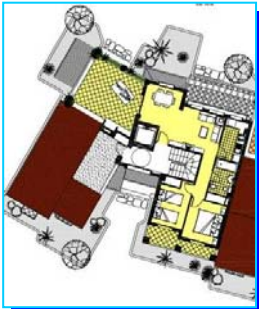

## 2 Bed Penthouse

Price - €220,225  
 Pinar 2 - Plot 969  
 Ref. - GRS047  
 Phase IV